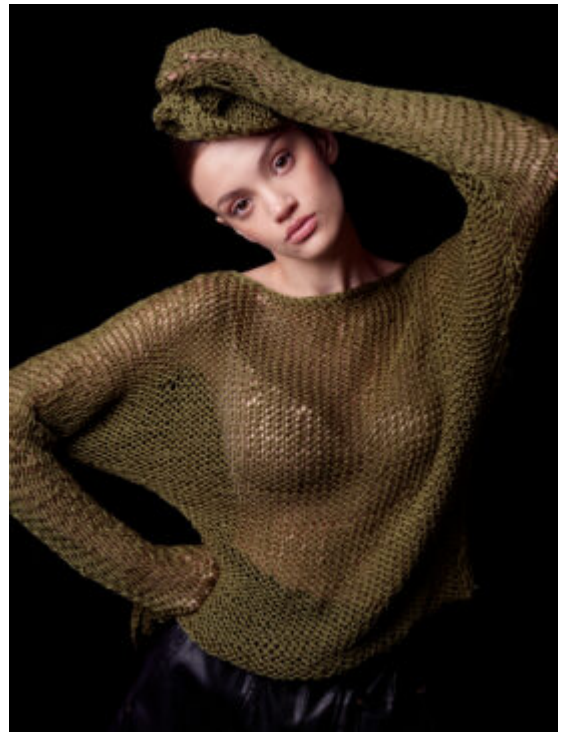

TRUE MODELS

Alexandra Tkachenko

177 | 77 / 55 / 87 / 37.5 | Dark Brown / Brown

TRUE MODELS

Alexandra Tkachenko

177 | 77 / 55 / 87 / 37.5 | Dark Brown / Brown

TRUE MODELS

Alexandra Tkachenko

177 | 77 / 55 / 87 / 37.5 | Dark Brown / Brown

TRUE MODELS