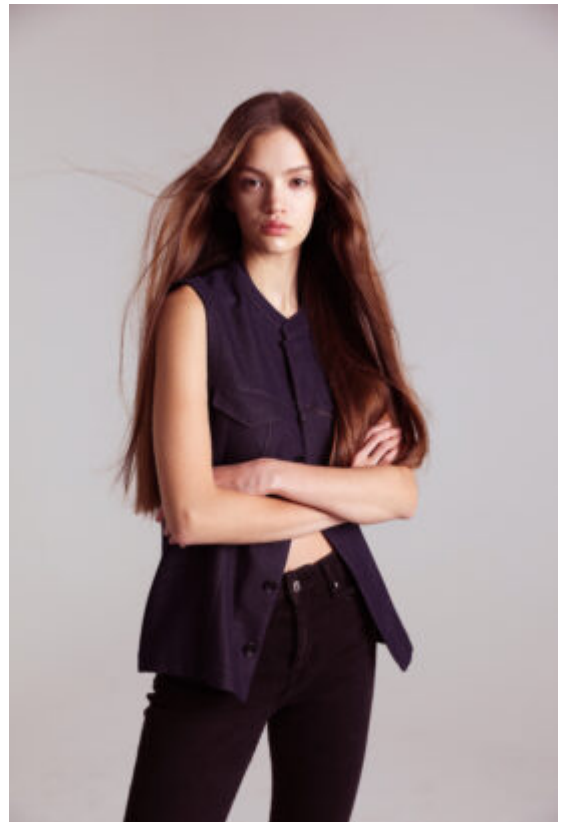

TRUE MODELS

Alexandra Tkachenko

177 | 77 / 55 / 87 / 37.5 | Dark Brown / Brown

TRUE MODELS

Alexandra Tkachenko

177 | 77 / 55 / 87 / 37.5 | Dark Brown / Brown

TRUE MODELS

Alexandra Tkachenko

177 | 77 / 55 / 87 / 37.5 | Dark Brown / Brown

TRUE MODELS